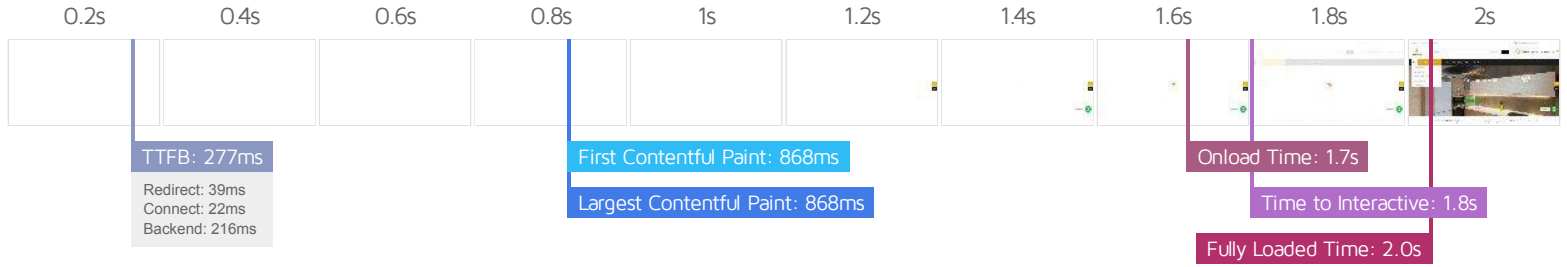

Performance Metrics

First Contentful Paint How quickly content like text or images are painted onto your page. A good user experience is 0.9s or less.	Good - Nothing to do here 867ms	Time to Interactive How long it takes for your page to become fully interactive. A good user experience is 2.5s or less.	Good - Nothing to do here 1.8s
Speed Index How quickly the contents of your page are visibly populated. A good user experience is 1.3s or less.	Much longer than recommended 2.3s	Total Blocking Time How much time is blocked by scripts during your page loading process. A good user experience is 150ms or less.	OK, but consider improvement 163ms
Largest Contentful Paint How long it takes for the largest element of content (e.g. a hero image) to be painted on your page. A good user experience is 1.2s or less.	Good - Nothing to do here 867ms	Cumulative Layout Shift How much your page's layout shifts as it loads. A good user experience is a score of 0.1 or less.	Good - Nothing to do here 0.02

Browser Timings

Redirect	39ms	Connect	22ms	Backend	216ms
TTFB	277ms	First Paint	868ms	DOM Int.	1.2s
DOM Loaded	1.2s	Onload	1.7s	Fully Loaded	2.0s